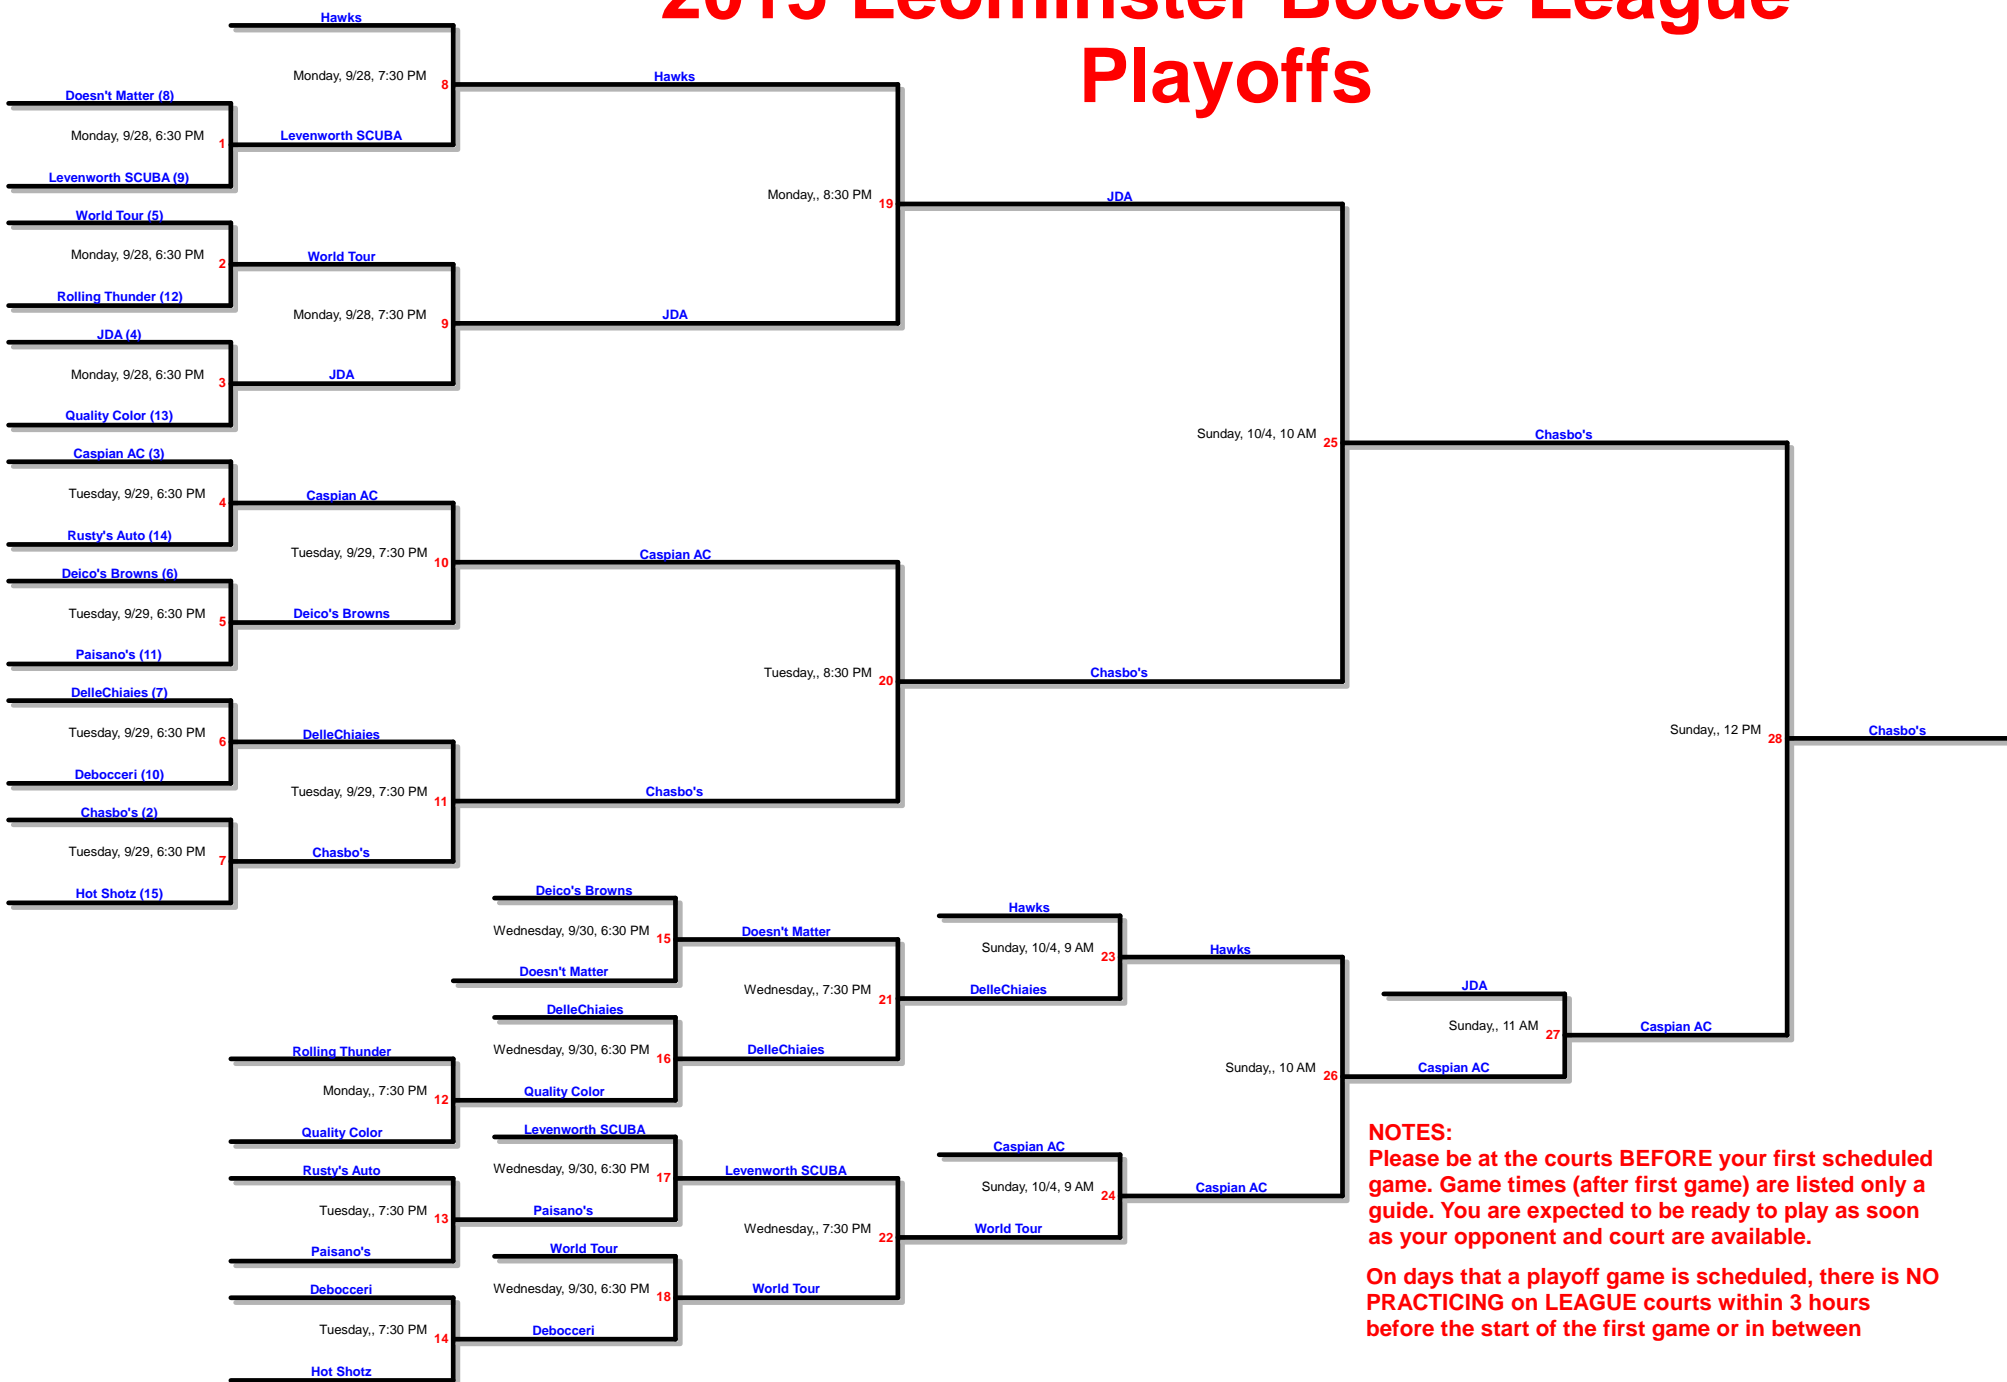

2015 Leominster Bocce League Playoffs

NOTES:
 Please be at the courts **BEFORE** your first scheduled game. Game times (after first game) are listed only a guide. You are expected to be ready to play as soon as your opponent and court are available.

On days that a playoff game is scheduled, there is **NO PRACTICING** on LEAGUE courts within 3 hours before the start of the first game or in between