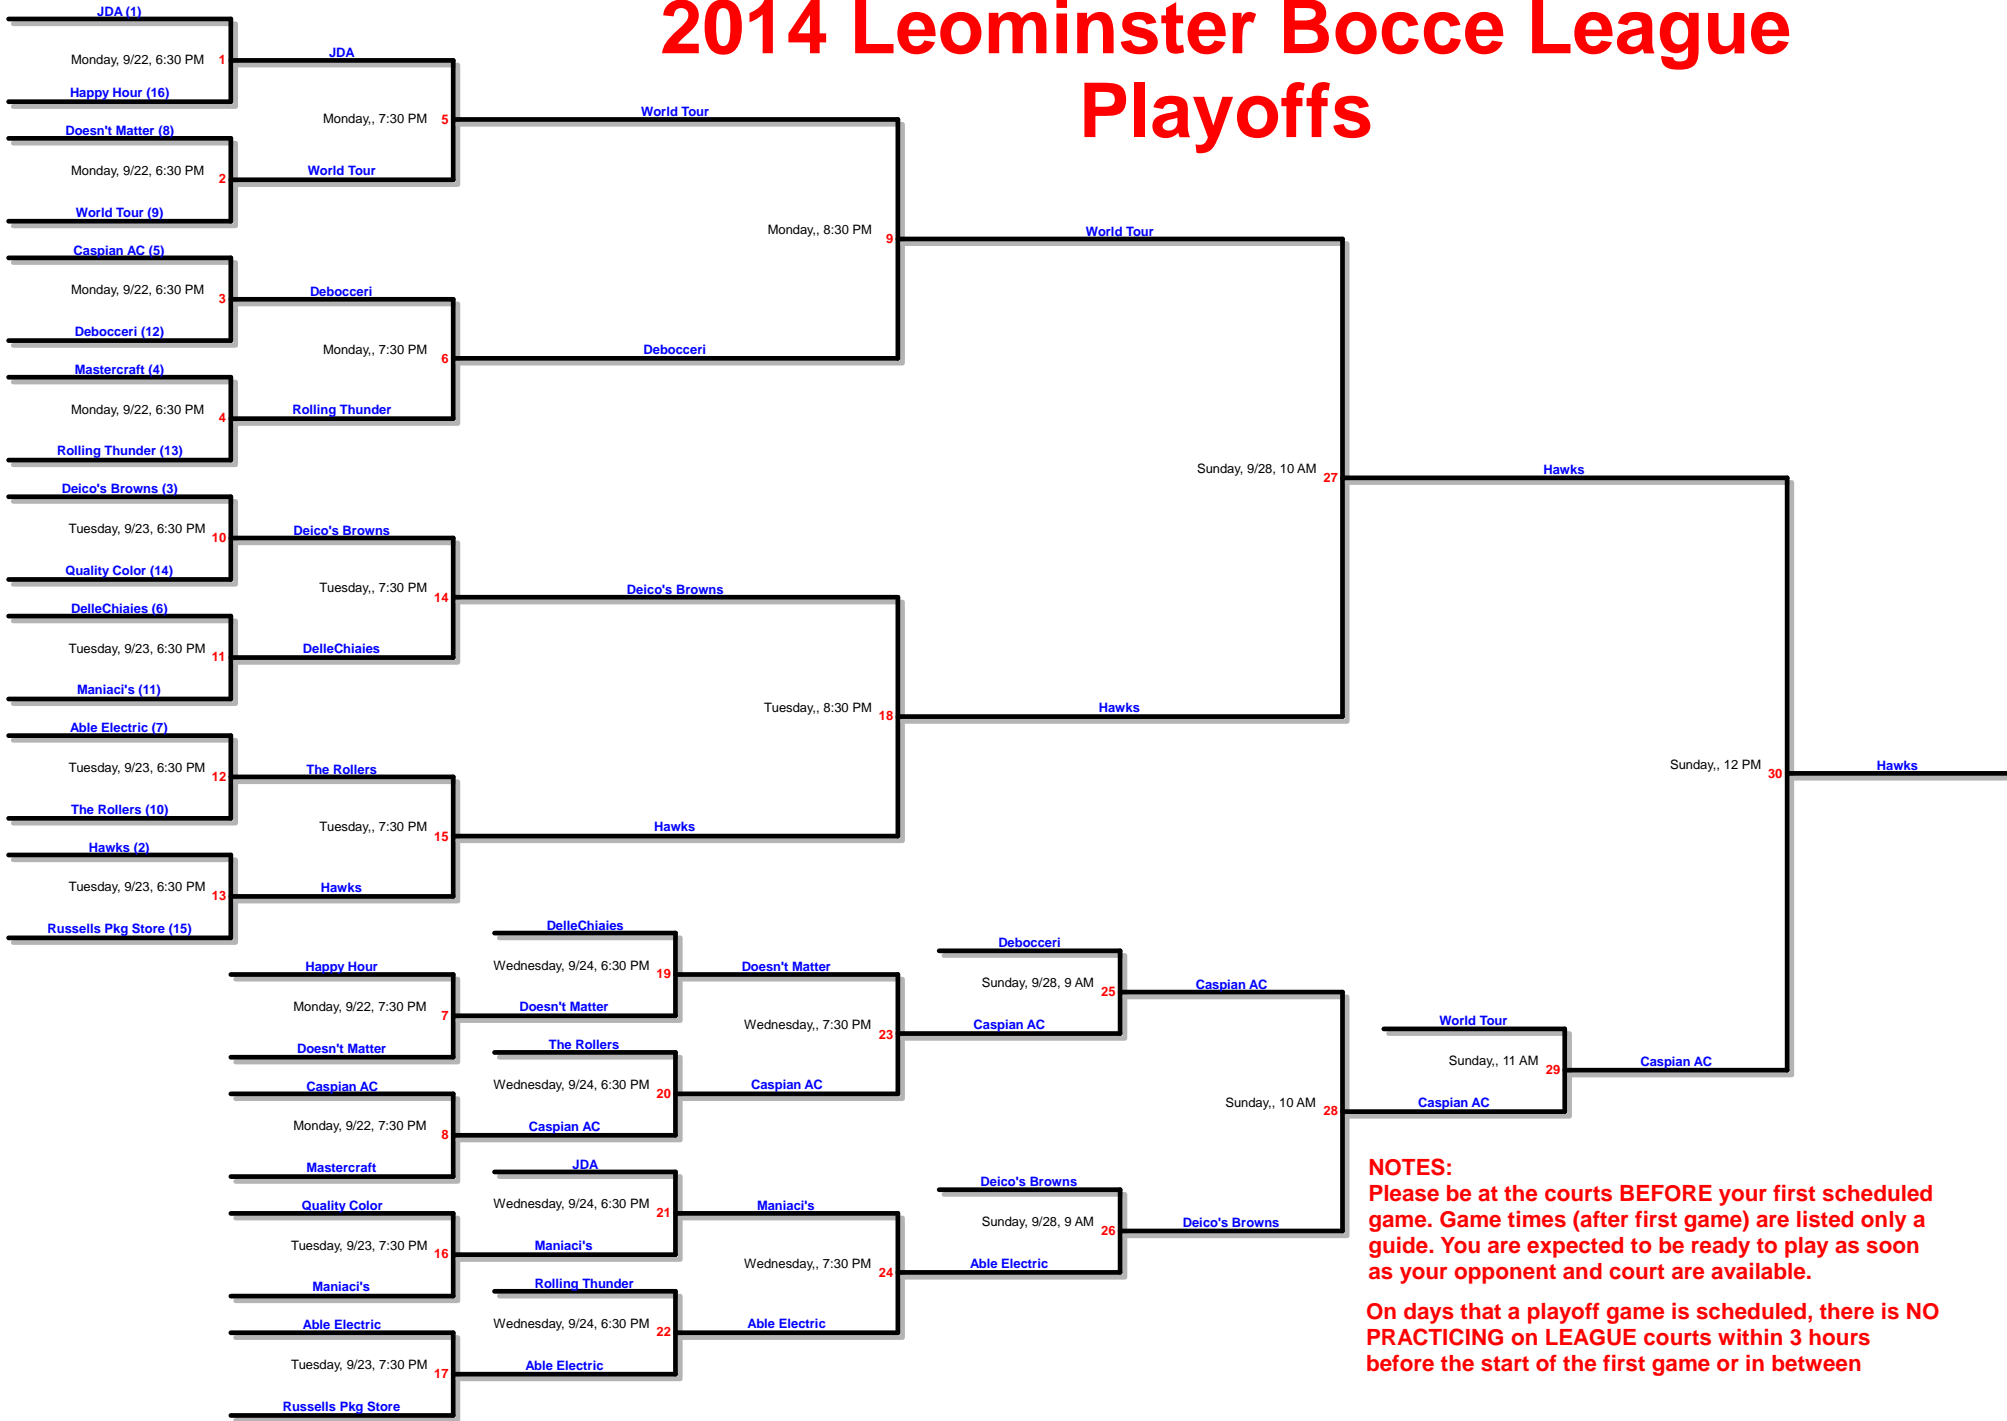

2014 Leominster Bocce League Playoffs

NOTES:
 Please be at the courts **BEFORE** your first scheduled game. Game times (after first game) are listed only a guide. You are expected to be ready to play as soon as your opponent and court are available.
 On days that a playoff game is scheduled, there is **NO PRACTICING** on LEAGUE courts within 3 hours before the start of the first game or in between