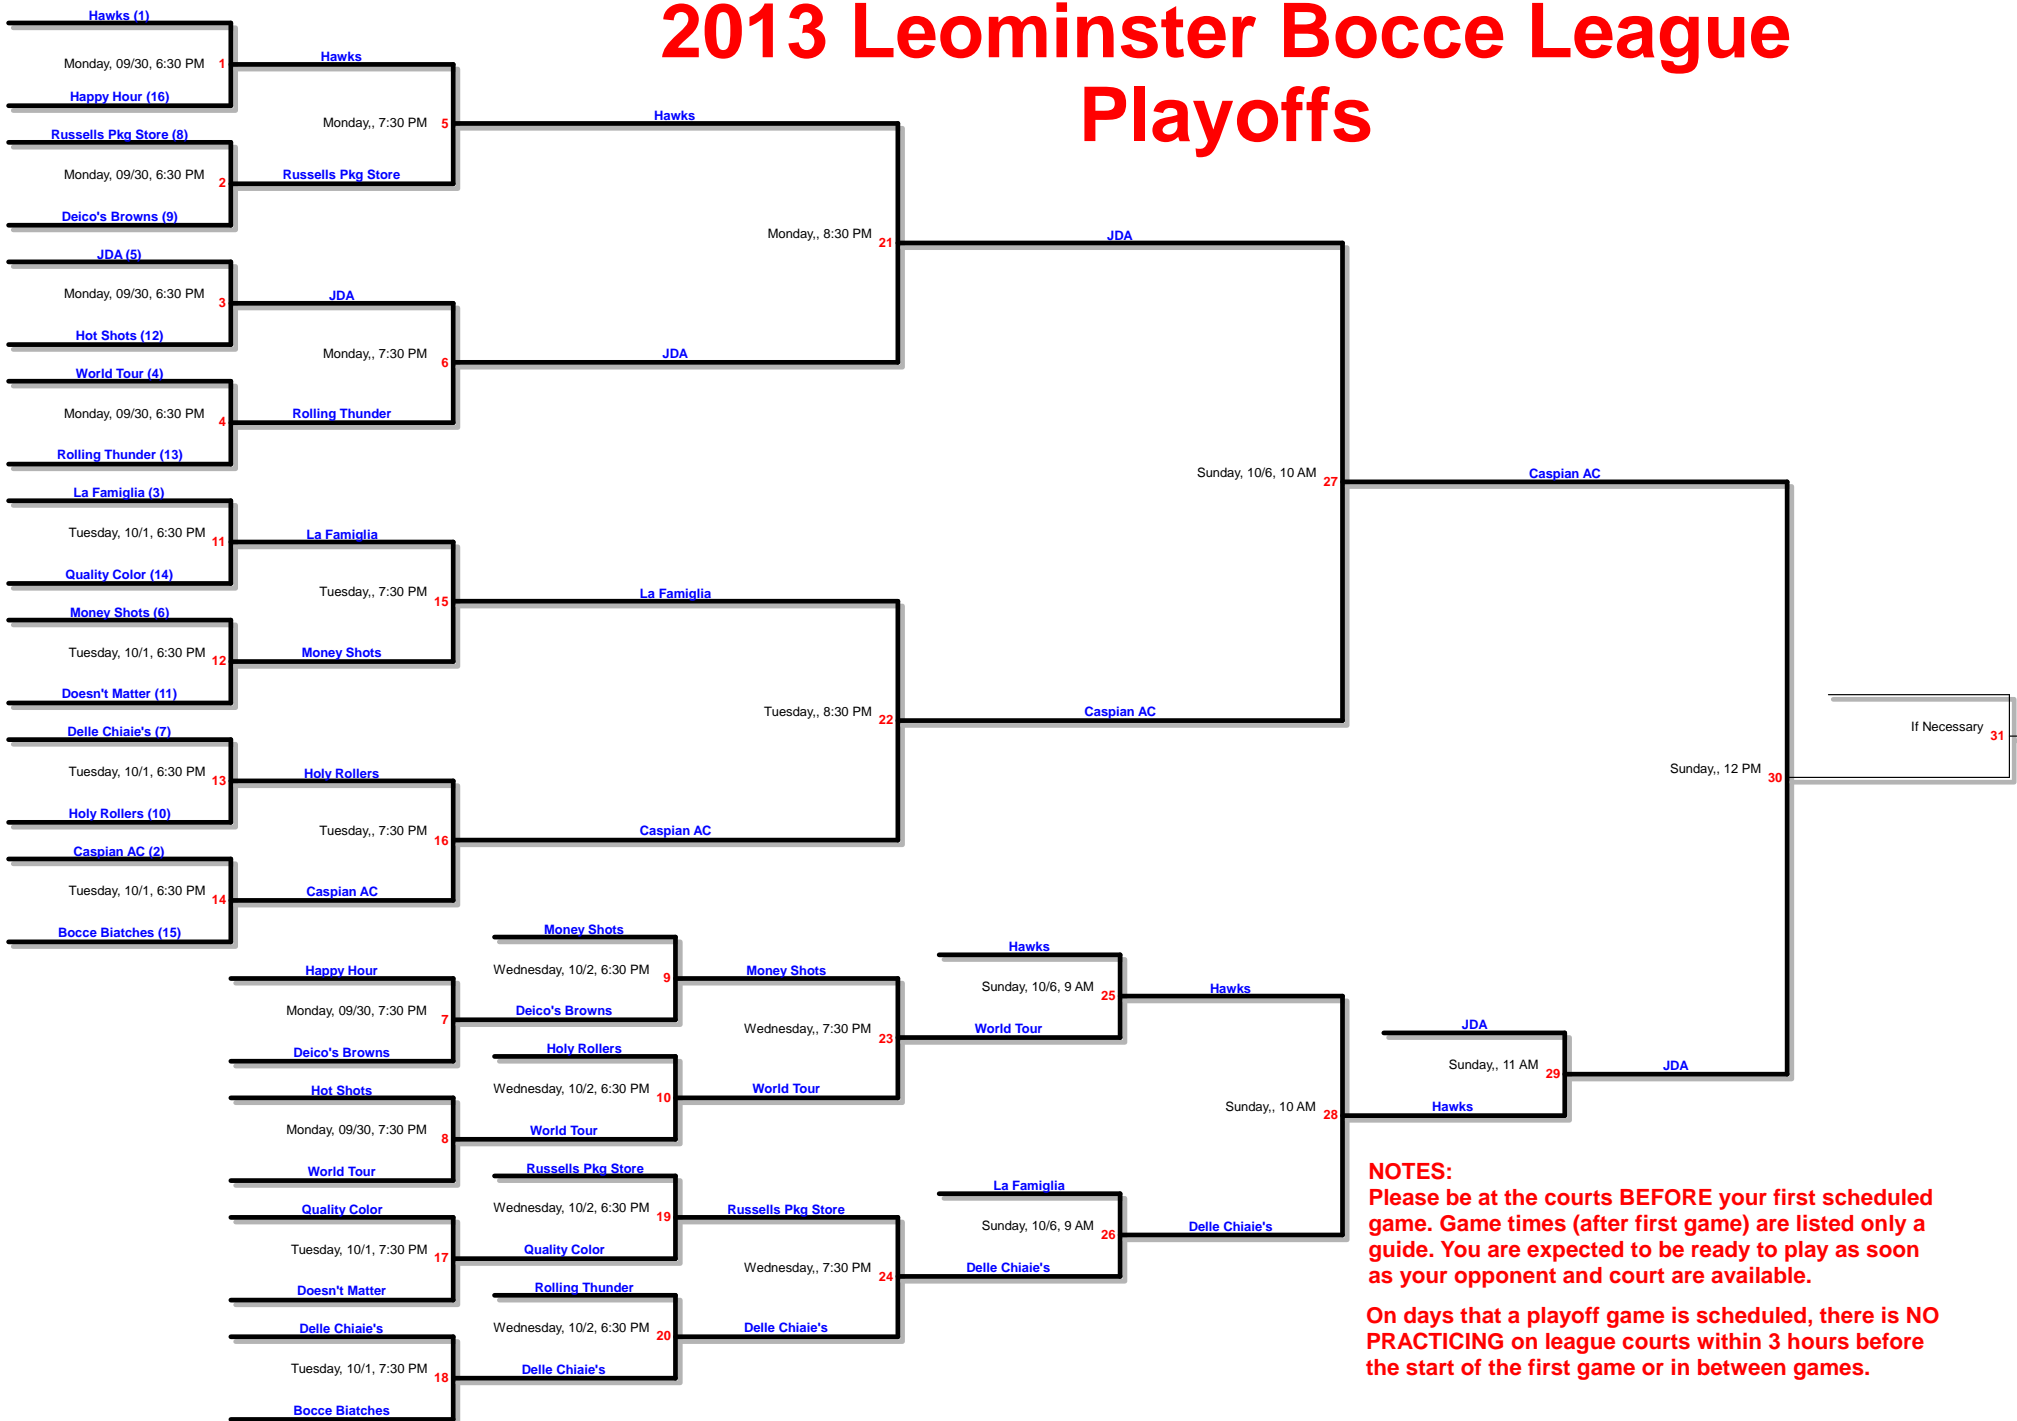

# 2013 Leominster Bocce League Playoffs

**NOTES:**  
 Please be at the courts **BEFORE** your first scheduled game. Game times (after first game) are listed only a guide. You are expected to be ready to play as soon as your opponent and court are available.  
 On days that a playoff game is scheduled, there is **NO PRACTICING** on league courts within 3 hours before the start of the first game or in between games.