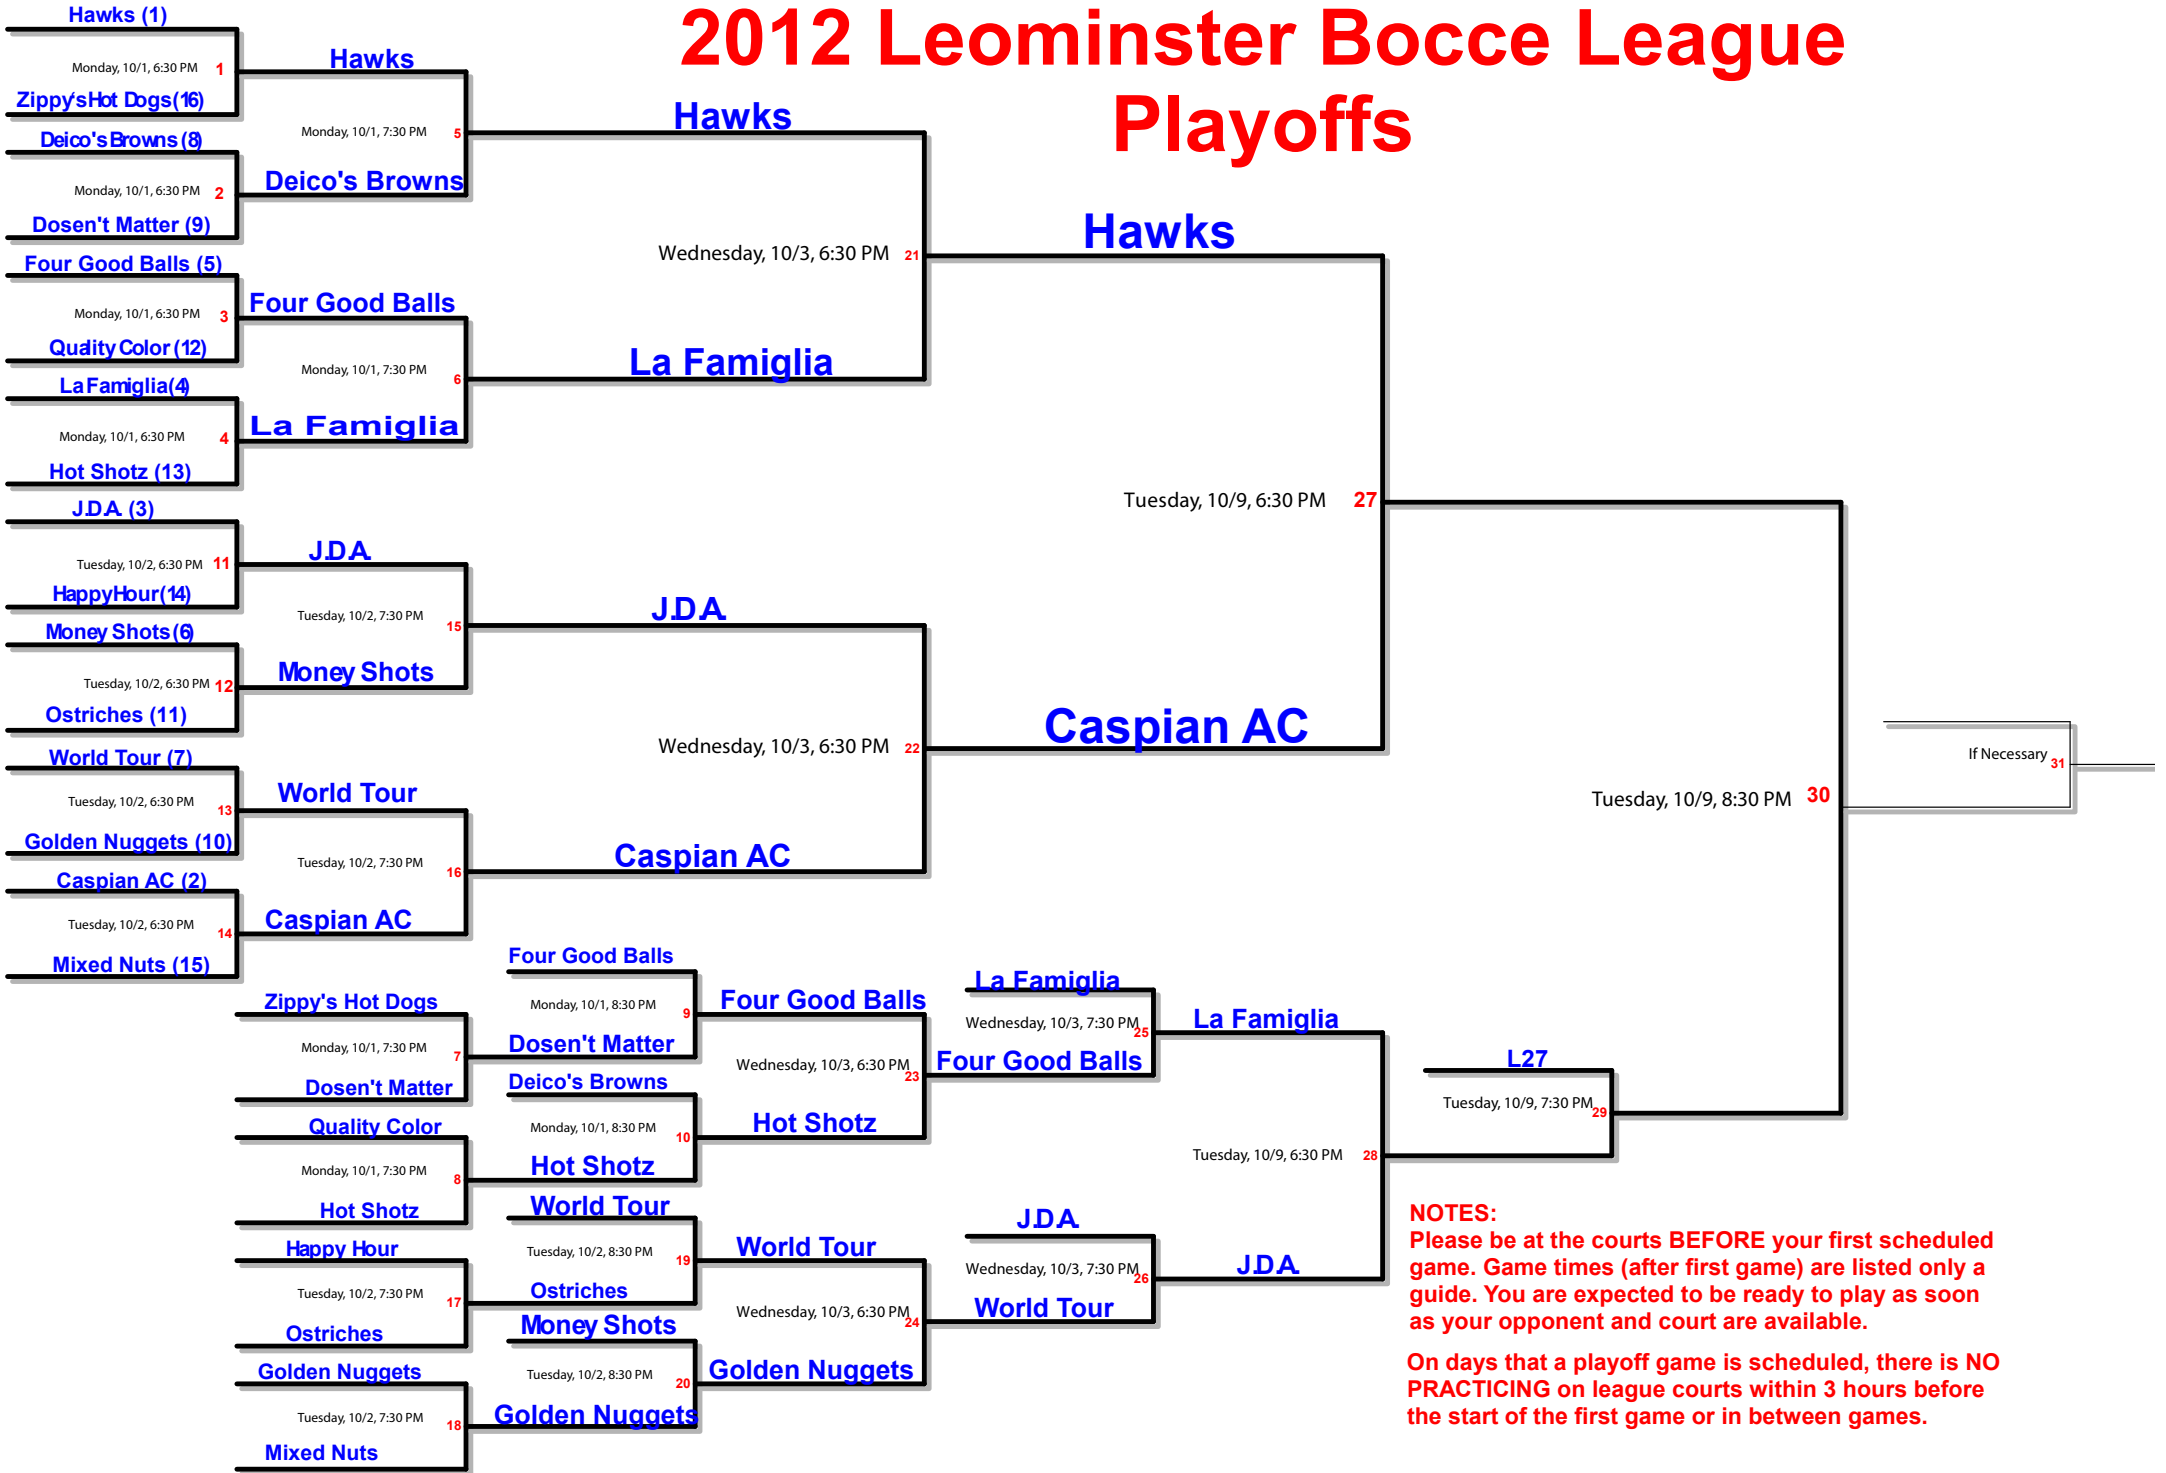

2012 Leominster Bocce League Playoffs

NOTES:
 Please be at the courts BEFORE your first scheduled game. Game times (after first game) are listed only a guide. You are expected to be ready to play as soon as your opponent and court are available.
 On days that a playoff game is scheduled, there is NO PRACTICING on league courts within 3 hours before the start of the first game or in between games.