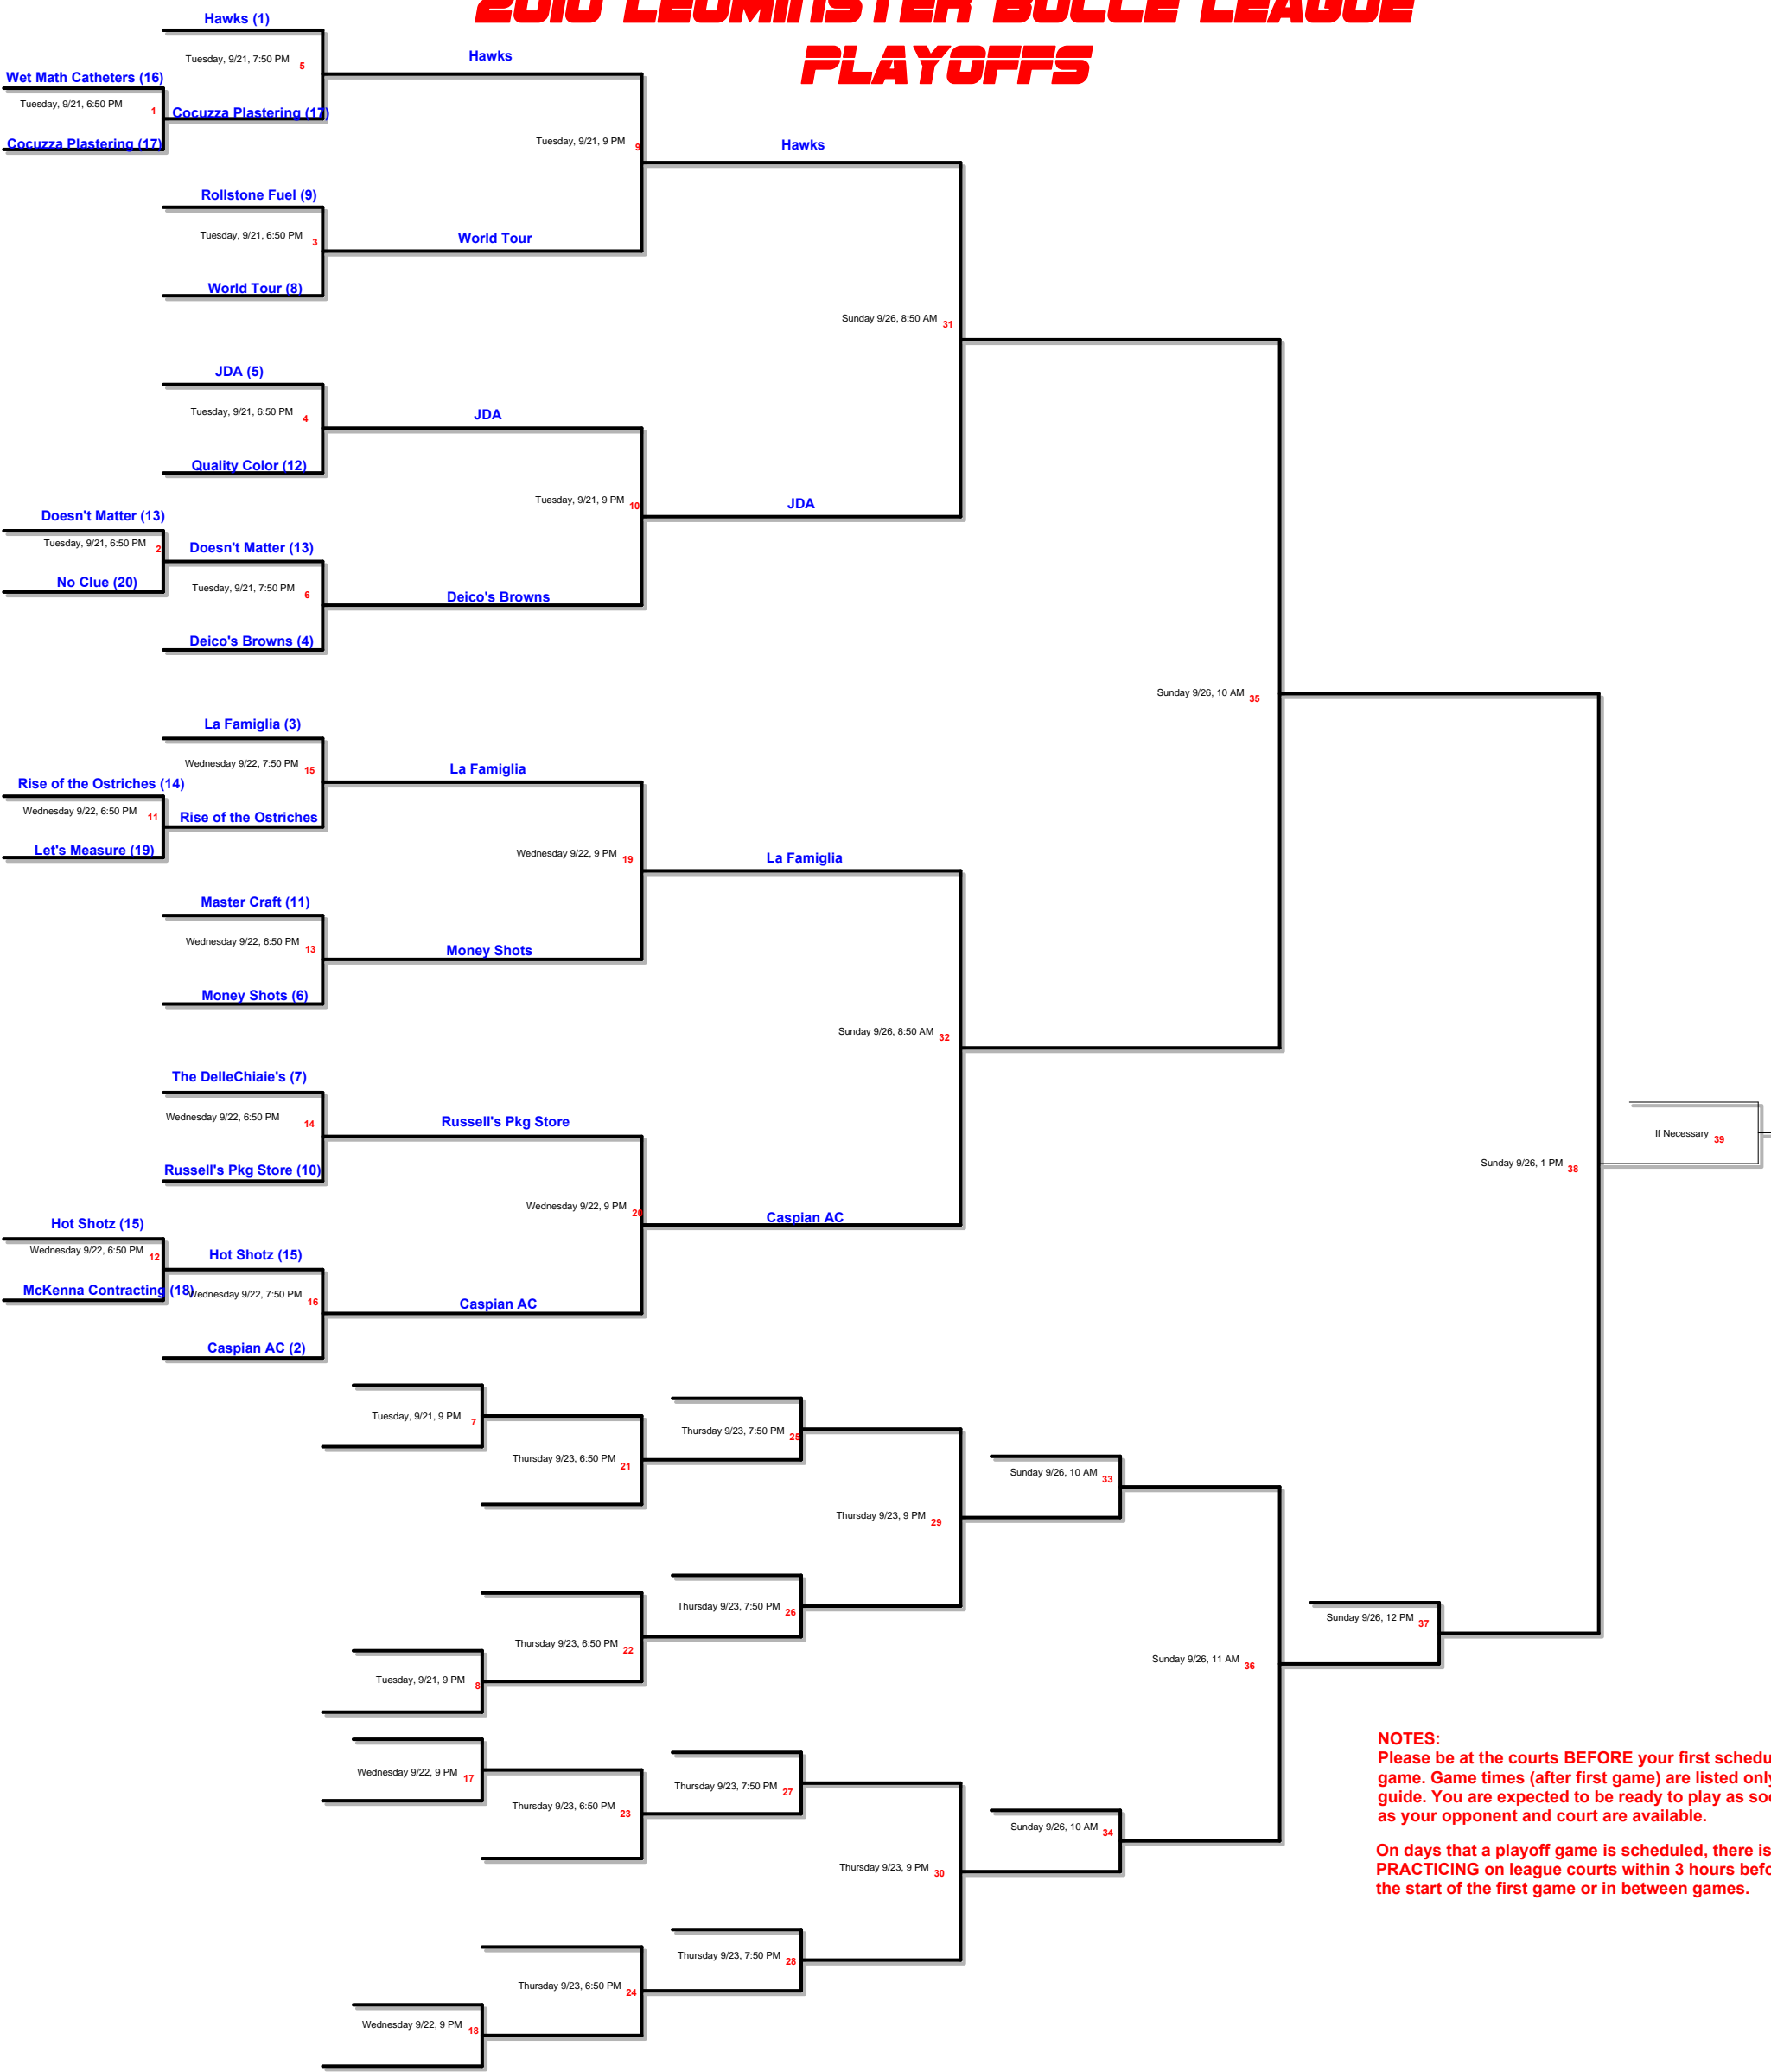

2010 LEOMINSTER BOCCE LEAGUE PLAYOFFS

NOTES:
Please be at the courts **BEFORE** your first scheduled game. Game times (after first game) are listed only a guide. You are expected to be ready to play as soon as your opponent and court are available.

On days that a playoff game is scheduled, there is **NO PRACTICING** on league courts within 3 hours before the start of the first game or in between games.