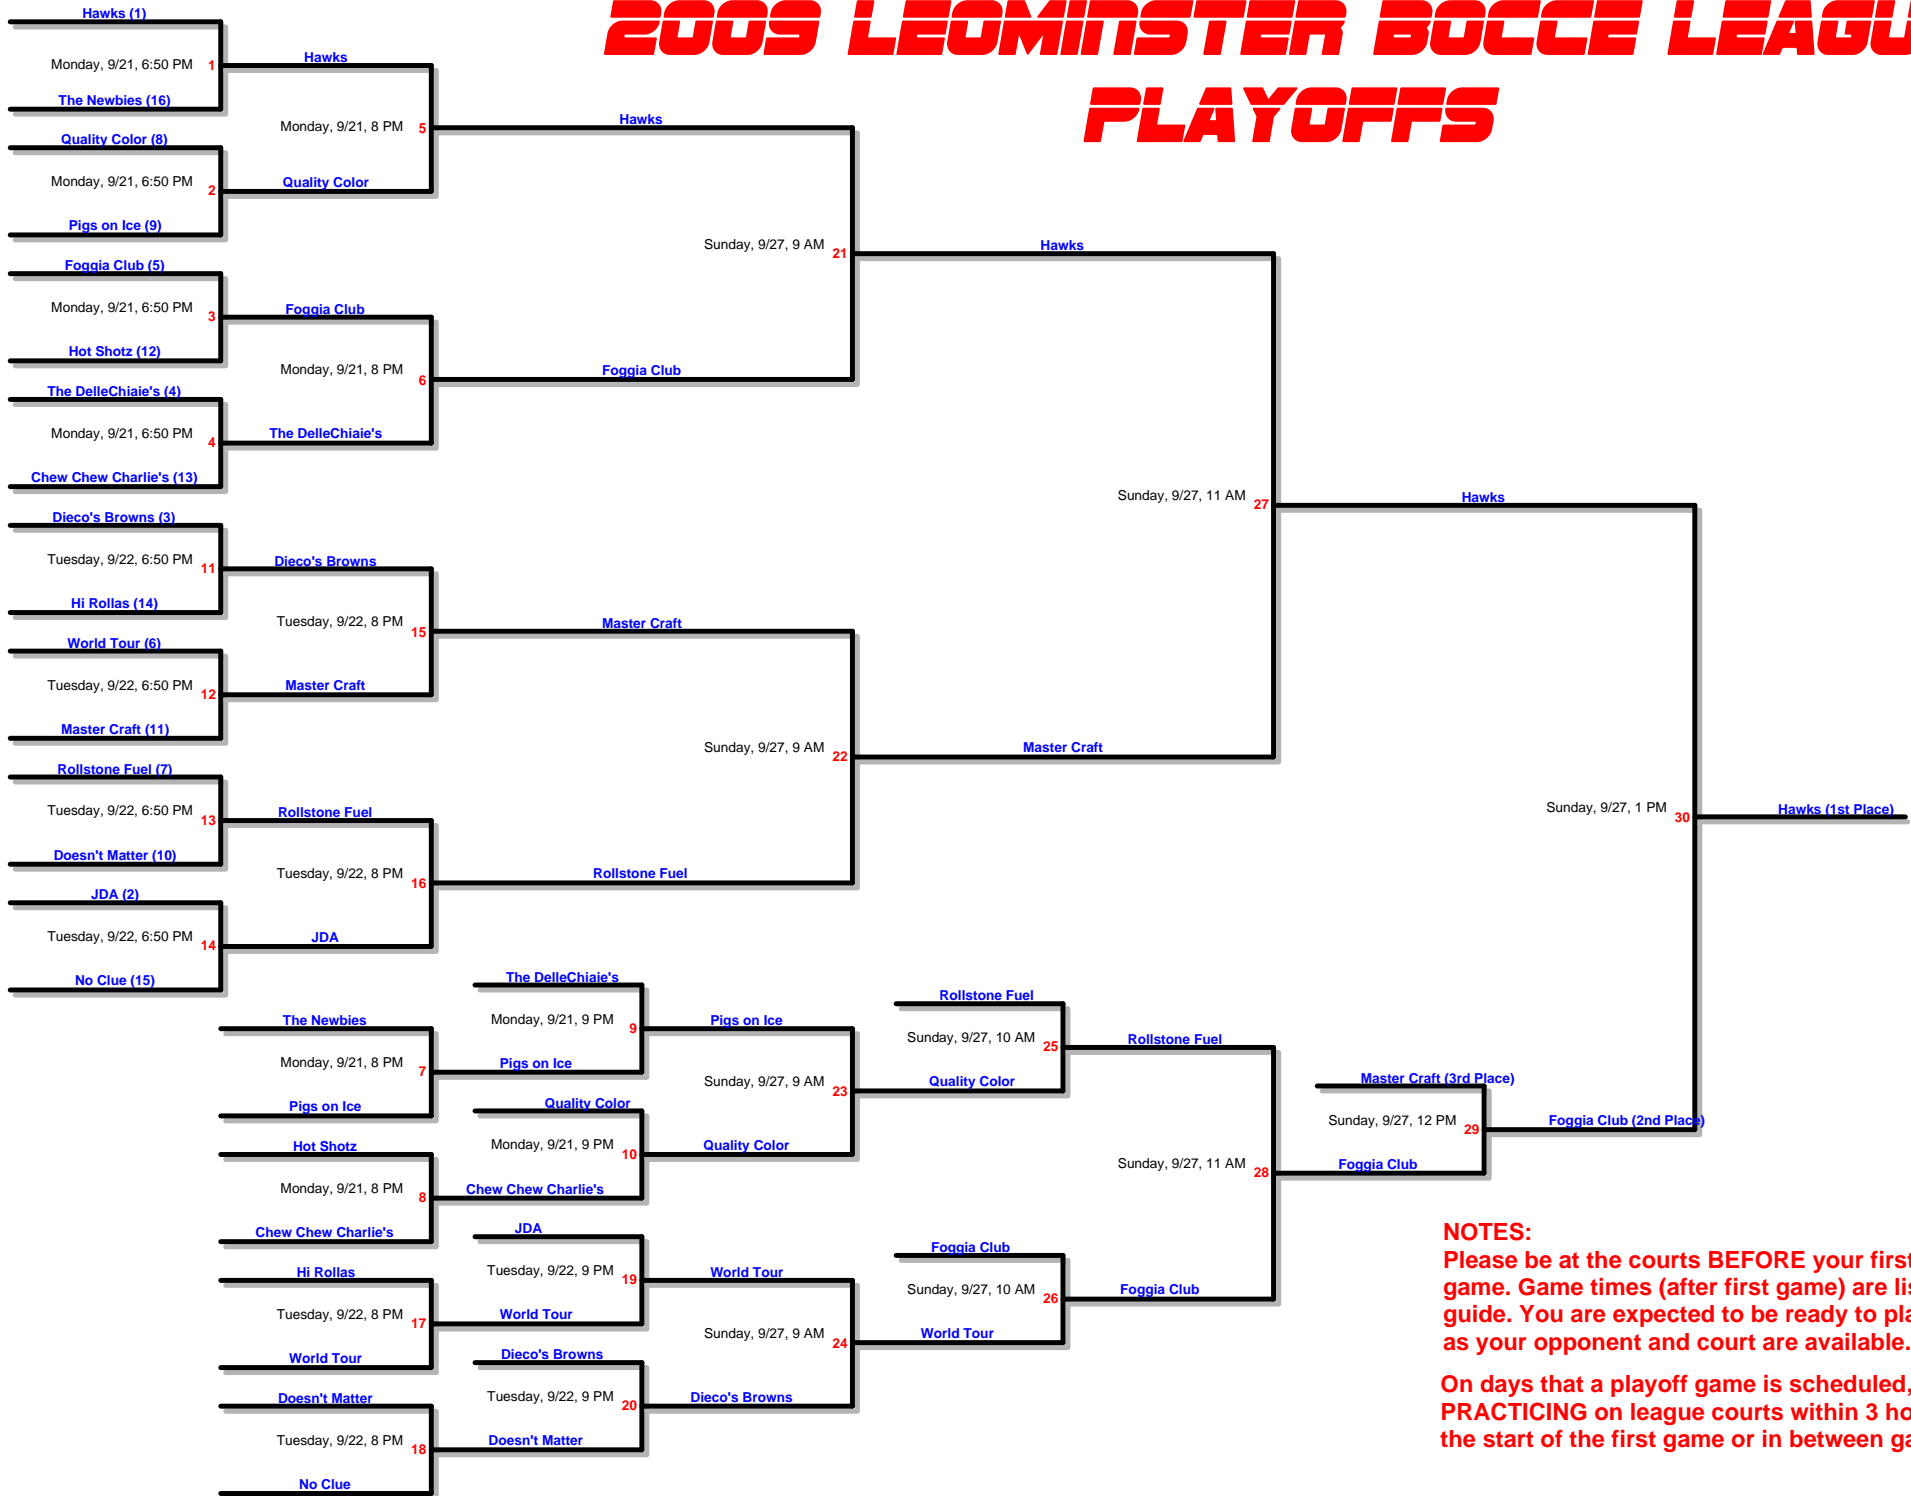

2009 LEOMINSTER BOCCE LEAGUE PLAYOFFS

NOTES:
 Please be at the courts **BEFORE** your first scheduled game. Game times (after first game) are listed only a guide. You are expected to be ready to play as soon as your opponent and court are available.
 On days that a playoff game is scheduled, there is **NO PRACTICING** on league courts within 3 hours before the start of the first game or in between games.