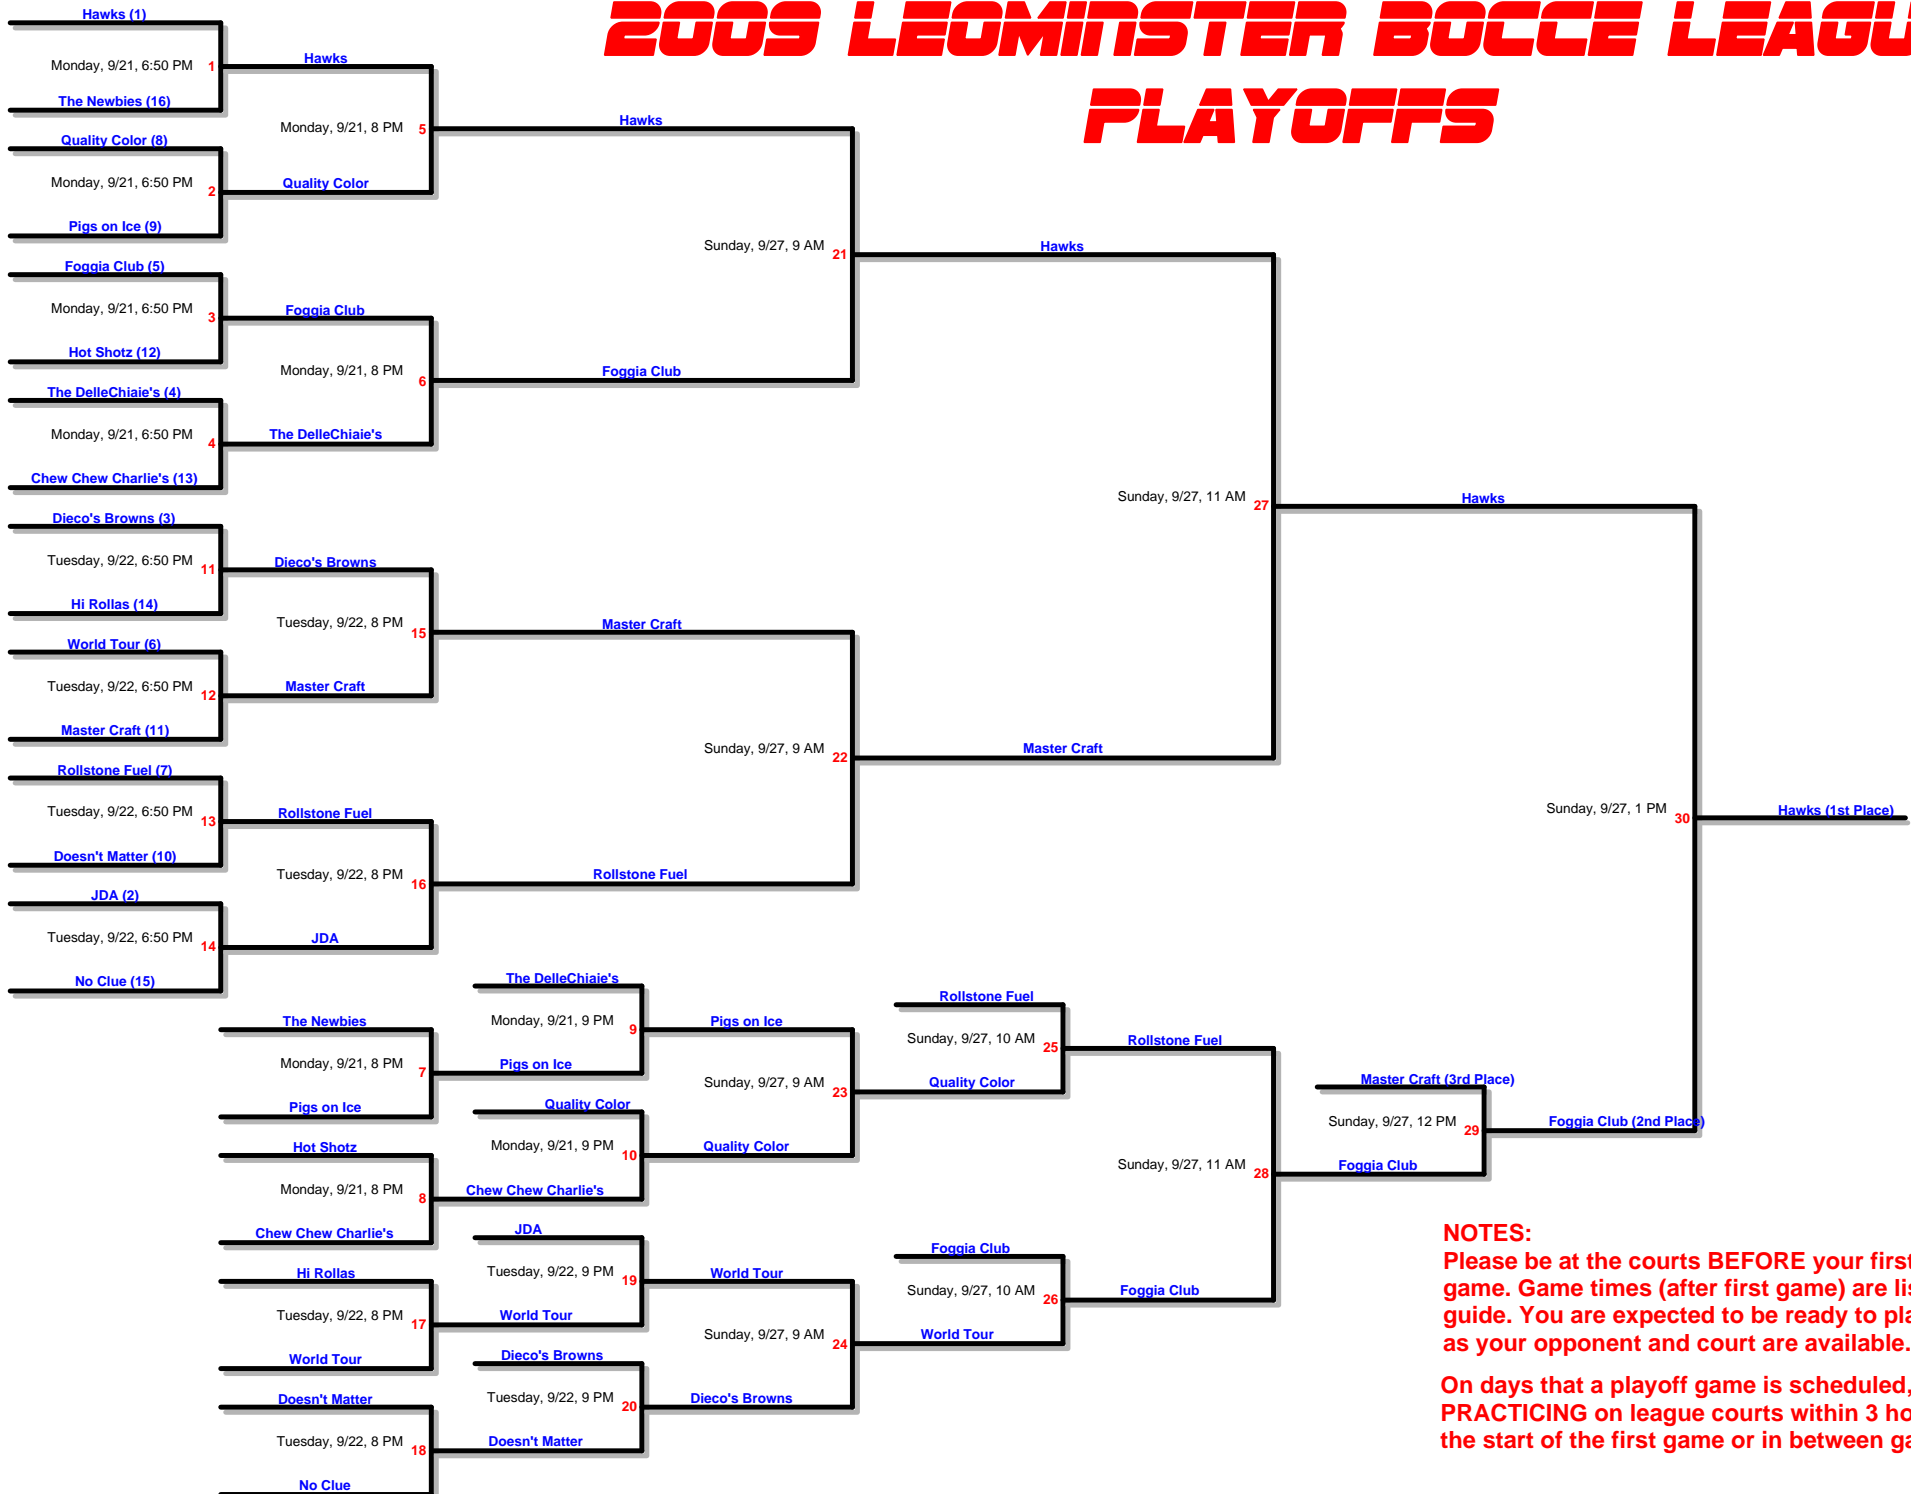

2009 LEOMINSTER BOCCE LEAGUE PLAYOFFS

NOTES:
 Please be at the courts **BEFORE** your first scheduled game. Game times (after first game) are listed only a guide. You are expected to be ready to play as soon as your opponent and court are available.
 On days that a playoff game is scheduled, there is **NO PRACTICING** on league courts within 3 hours before the start of the first game or in between games.