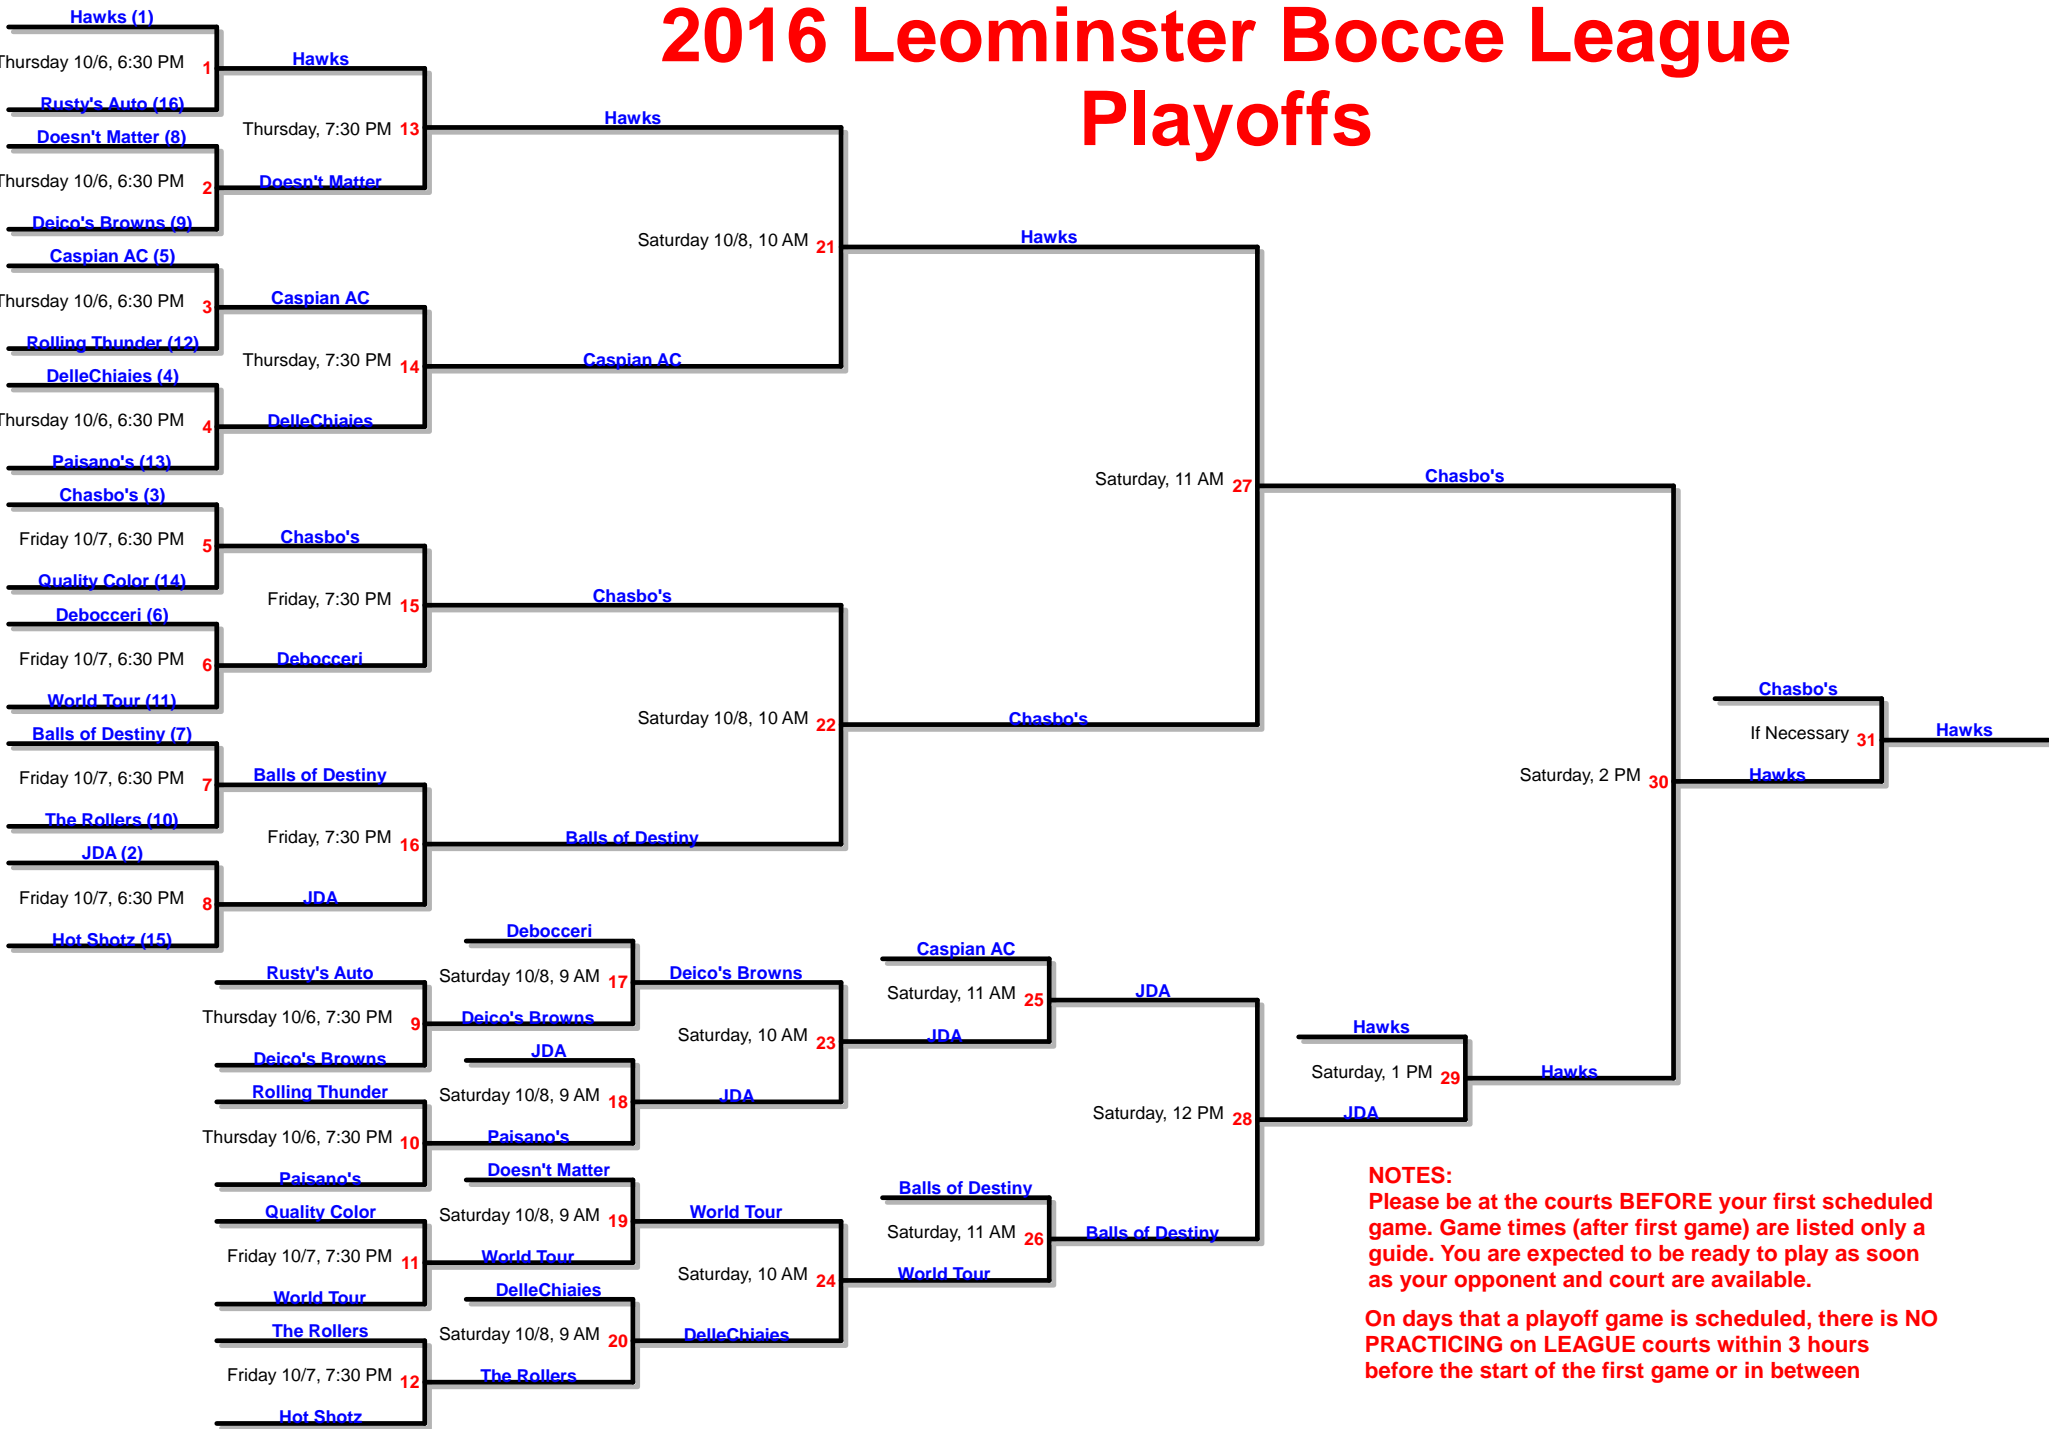

# 2016 Leominster Bocce League Playoffs

**NOTES:**  
 Please be at the courts **BEFORE** your first scheduled game. Game times (after first game) are listed only a guide. You are expected to be ready to play as soon as your opponent and court are available.

On days that a playoff game is scheduled, there is **NO PRACTICING** on LEAGUE courts within 3 hours before the start of the first game or in between